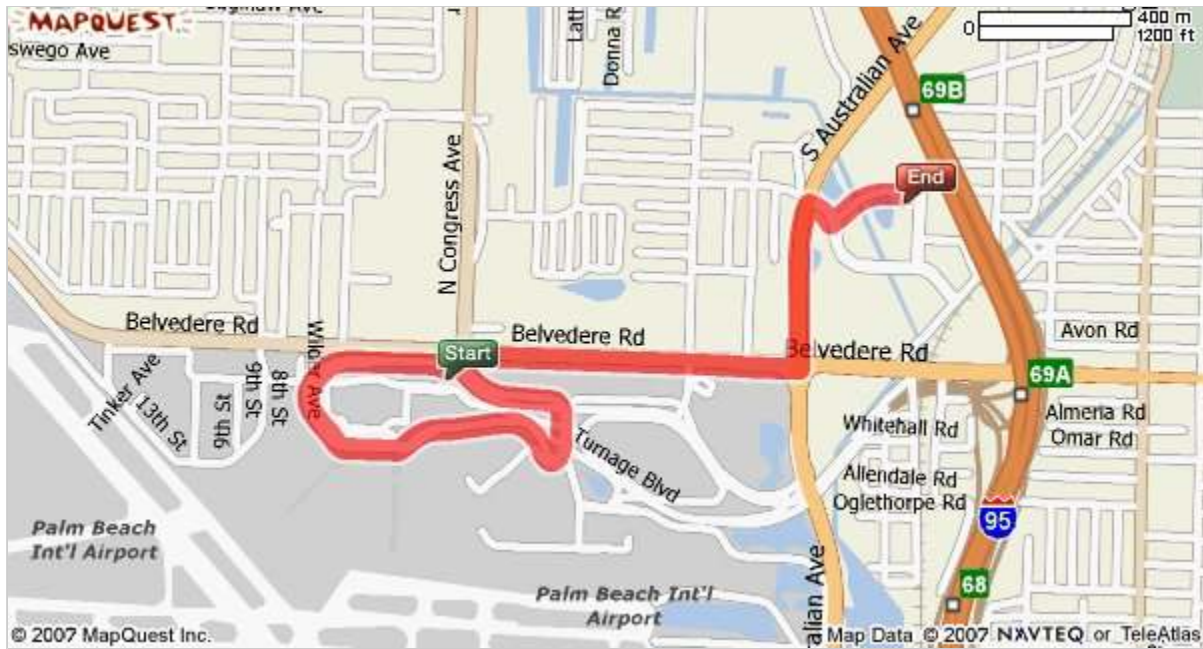

Start: **Palm Beach International Airport (PBI):** 561-471-7400
1000 Pbi Airport # 123, West Palm Beach, FL 33406, US

End: **Studio 6:** 561-640-3335
1535 Centrepark Dr N, West Palm Beach, FL 33401, US

Notes:

Only text visible within note field will print.

Do you know YOUR Score?

Your Credit Score	Your Interest Rate
--------------------------	---------------------------

[Find out instantly!](#)

Directions	Distance
<hr/>	
Total Est. Time: 7 minutes Total Est. Distance: 2.68 miles	
<hr/>	
1: Start out going WEST on TURNAGE BLVD.	0.2 miles
<hr/>	
2: Take the DEPARTING FLIGHTS exit on the LEFT.	0.6 miles
<hr/>	
3: Turn SLIGHT RIGHT toward TERMINAL & PARKING / CONGRESS AVE N.	0.4 miles
<hr/>	
4: Take the ALAMO / NATIONAL / BUDGET / ENTERPRISE ramp toward I-95 / CELL PHONE WAITING LOT.	<0.1 miles
<hr/>	
5: Turn SLIGHT RIGHT onto BELVEDERE RD.	0.7 miles
<hr/>	
6: Turn LEFT onto S AUSTRALIAN AVE.	0.3 miles
<hr/>	
7: Turn RIGHT onto CENTREPARK BLVD.	<0.1 miles
<hr/>	
8: Turn LEFT onto CENTRE PARK DR N.	0.1 miles
<hr/>	
9: End at Studio 6: 1535 Centrepark Dr N, West Palm Beach, FL 33401, US	
<hr/>	
Total Est. Time: 7 minutes Total Est. Distance: 2.68 miles	

Start:
Palm Beach International Airport (PBI): 561-471-7400
1000 Pbi Airport # 123, West Palm Beach, FL 33406, US

End:
Studio 6: 561-640-3335
1535 Centrepark Dr N, West Palm Beach, FL 33401, US

All rights reserved. Use Subject to License/Copyright
These directions are informational only. No representation is made or warranty given as to their content, road conditions or route usability or expeditiousness. User assumes all risk of use. MapQuest and its suppliers assume no responsibility for any loss or delay resulting from such use.